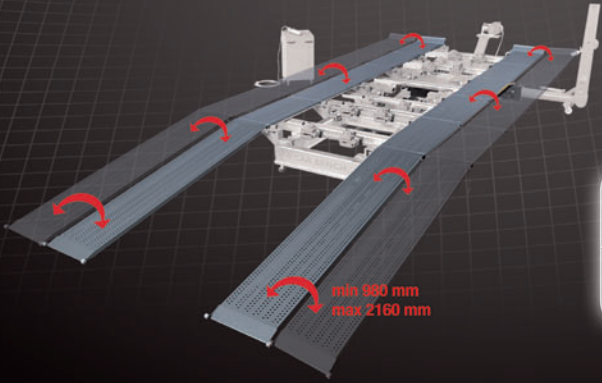

we create the **maximum**  
**> muraena**

**CAR BENCH**  
CAR BENCH INTERNATIONAL SPA

2 VISUAL

min 980 mm  
max 2160 mm

	4,5
4000 mm	
	6,0
5150 mm	

**CAR BENCH**  
CAR BENCH INTERNATIONAL s.p.a.

VIA DORSALE 22 54100 MASSA (ITALY) T +39 0585 251261 F +39 0585 250071  
E COMMERCIALE\_ITALIA@CARBENCH.IT COMMERCIAL\_DPT@CARBENCH.IT  
WWW.CARBENCHITALY.COM

Car Bench