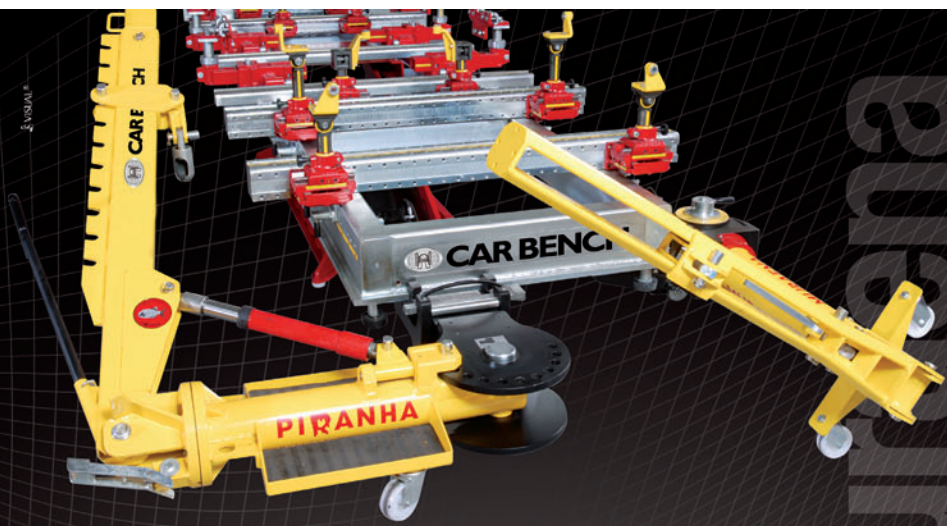

we create the **maximum**  
**> muraena**

**CAR BENCH**  
CAR BENCH INTERNATIONAL SPA

2 VISUAL

min 980 mm  
max 2160 mm

	4,5
4000 mm	
	6,0
5150 mm	

**CAR BENCH**  
CAR BENCH INTERNATIONAL s.p.a.

VIA DORSALE 22 54100 MASSA (ITALY) T +39 0585 251261 F +39 0585 250071  
E COMMERCIALE\_ITALIA@CARBENCH.IT COMMERCIAL\_DPT@CARBENCH.IT  
WWW.CARBENCHITALY.COM

Car Bench