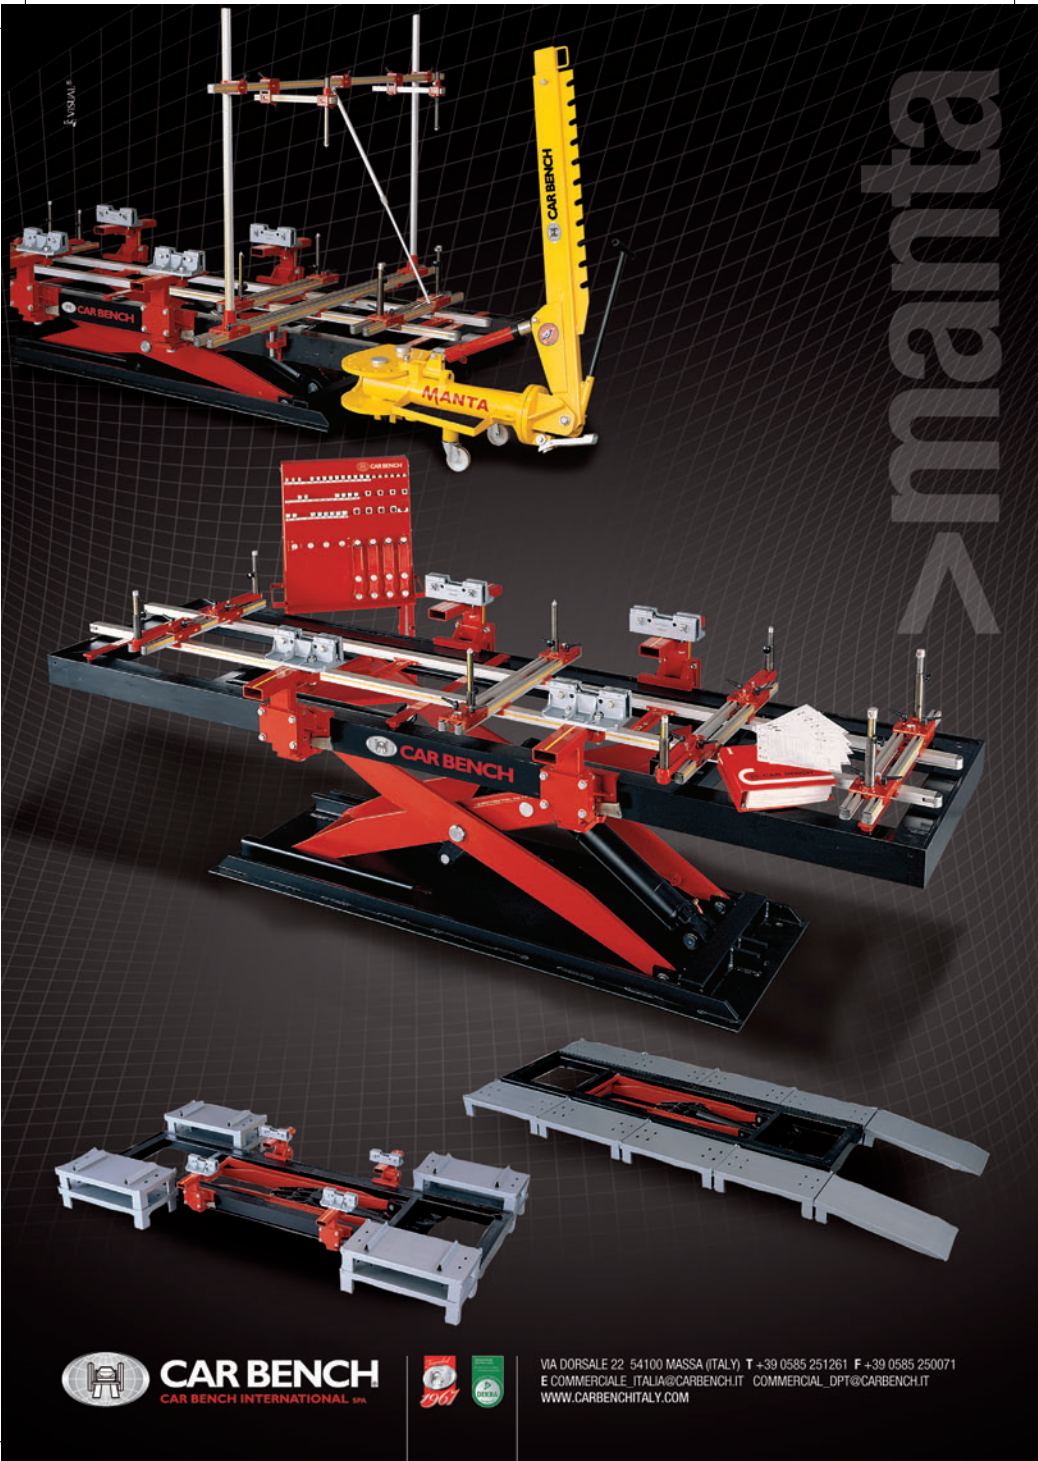

best performance
> manta

CAR BENCH
 CAR BENCH INTERNATIONAL SPA

manta

CAR BENCH
CAR BENCH INTERNATIONAL SPA

VIA DORSALE 22 54100 MASSA (ITALY) T +39 0585 251261 F +39 0585 250071
E COMMERCIALE_ITALIA@CARBENCH.IT COMMERCIAL_DPT@CARBENCH.IT
WWW.CARBENCHITALY.COM